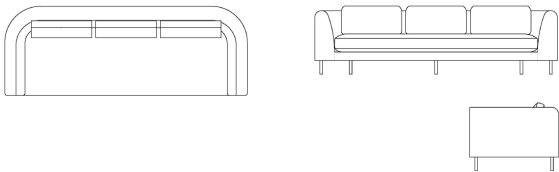

Dune Collection—

TURBO PLUS
RICHARD SHEMTOV, 2021

dune

TURBO PLUS

Richard Shemtov, 2021

Sofa upholstered with poly-urethane foam over solid wood frame. Seat cushions in poly/down, back cushions in 50/50 down feather. Wood or satin stainless steel legs available.

Size: 108"X 39.5"d X 32"h
Custom sizes available

Dune Showroom
200 Lexington Ave. T 212 → 925 → 6171
Suite 100 F 212 → 925 → 2273
NY, NY 10016 Dune-NY.com

dune